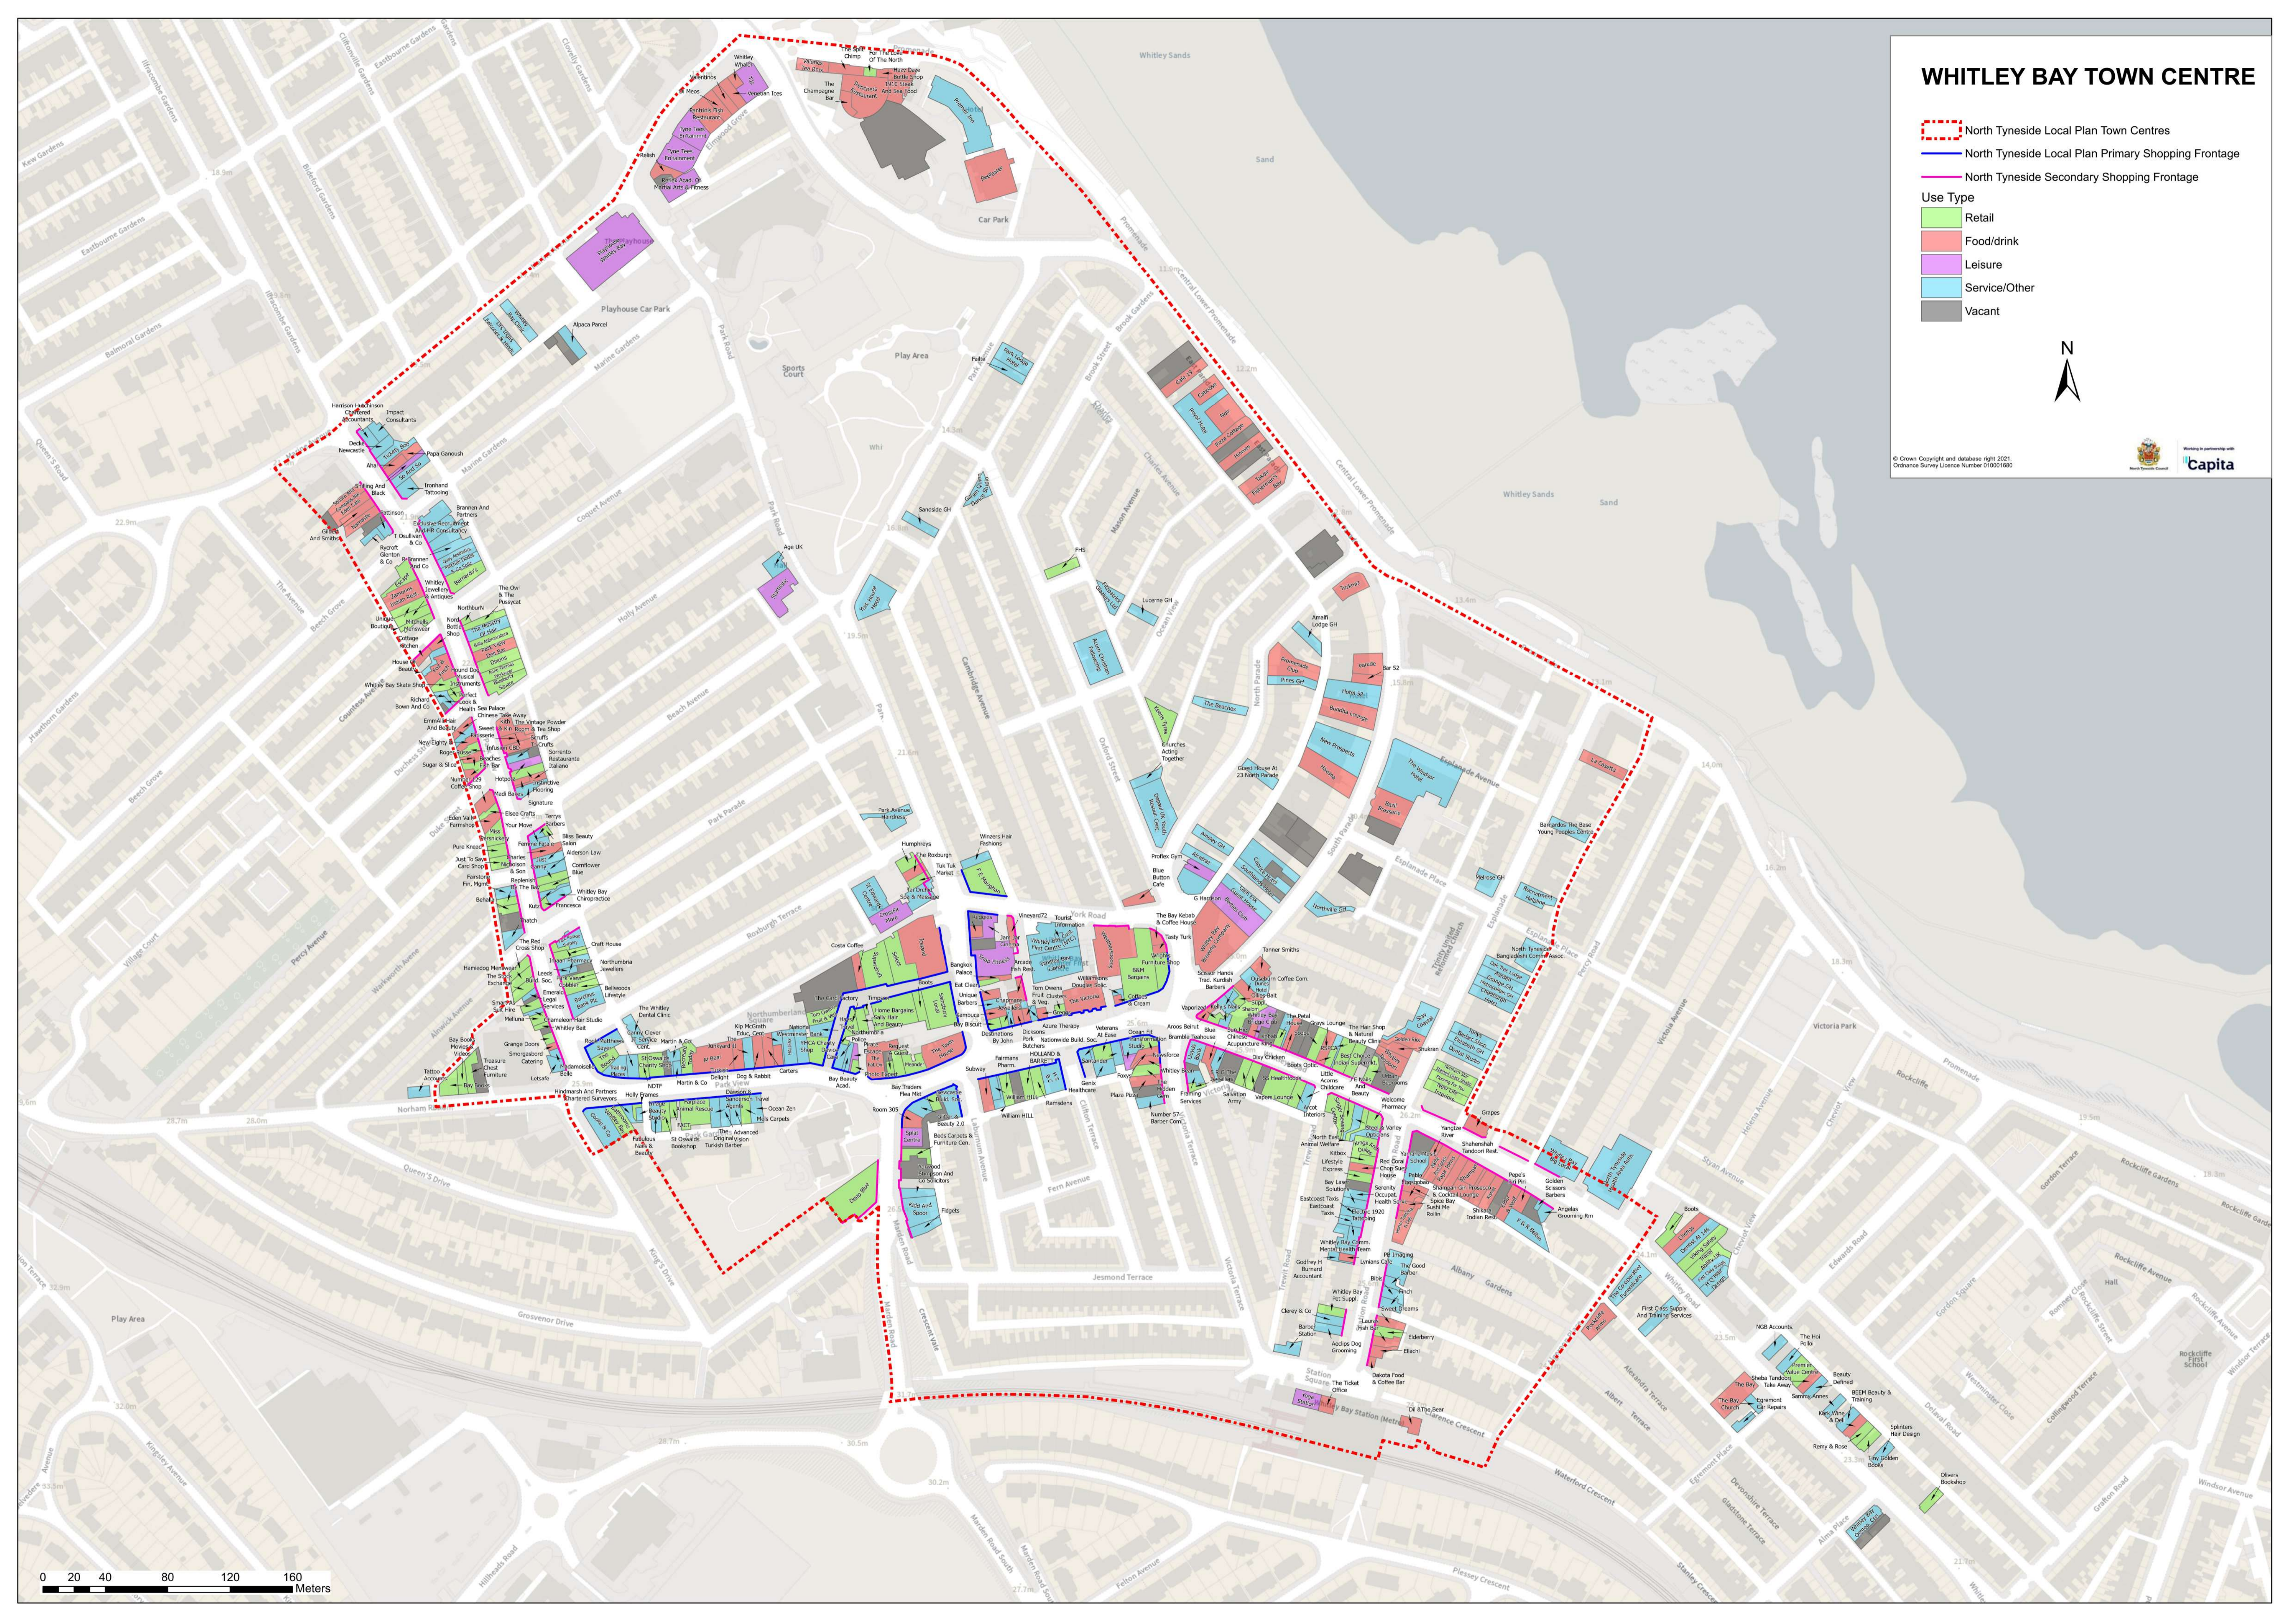

WHITLEY BAY TOWN CENTRE

- North Tyneside Local Plan Town Centres
- North Tyneside Local Plan Primary Shopping Frontage
- North Tyneside Secondary Shopping Frontage
- Use Type
  - Retail
  - Food/drink
  - Leisure
  - Service/Other
  - Vacant

0 20 40 80 120 160 Meters